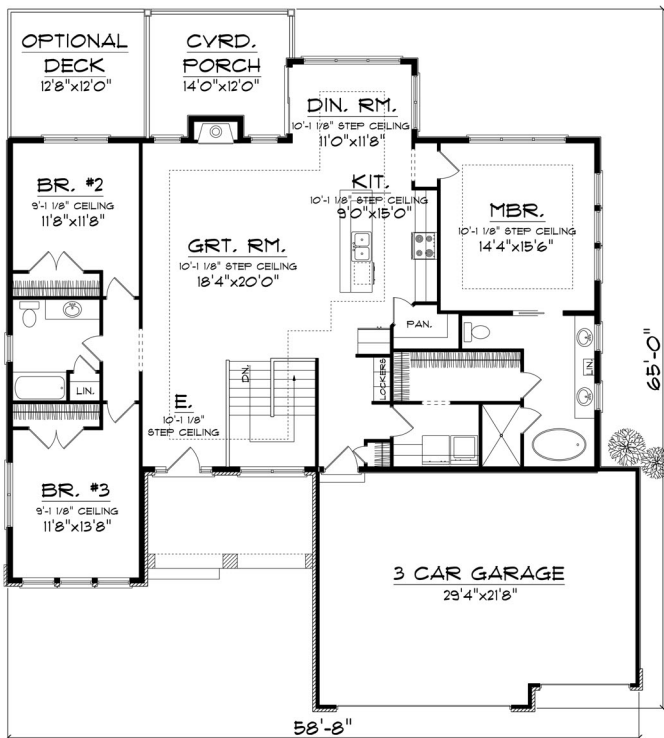

The Schwab Plan 1933
**** Option 2**

MAIN FLOOR PLAN

MAIN FLOOR:
 1933 SQ. FT.

LOWER LEVEL PLAN

LOWER LEVEL
 FUTURE FINISH:
 1307 SQ. FT.