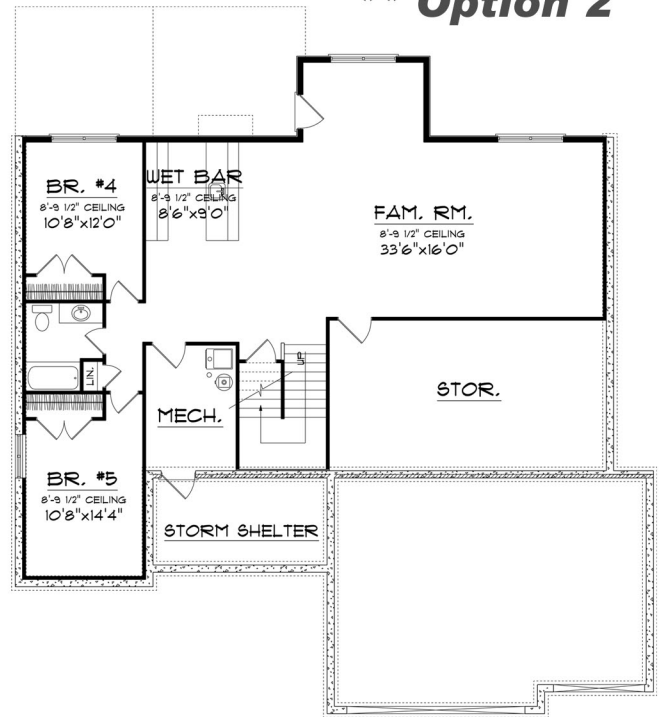

The Schwab Plan 1933
**** Option 2**

MAIN FLOOR PLAN

MAIN FLOOR:
 1933 SQ. FT.

LOWER LEVEL PLAN

LOWER LEVEL
 FUTURE FINISH:
 1307 SQ. FT.