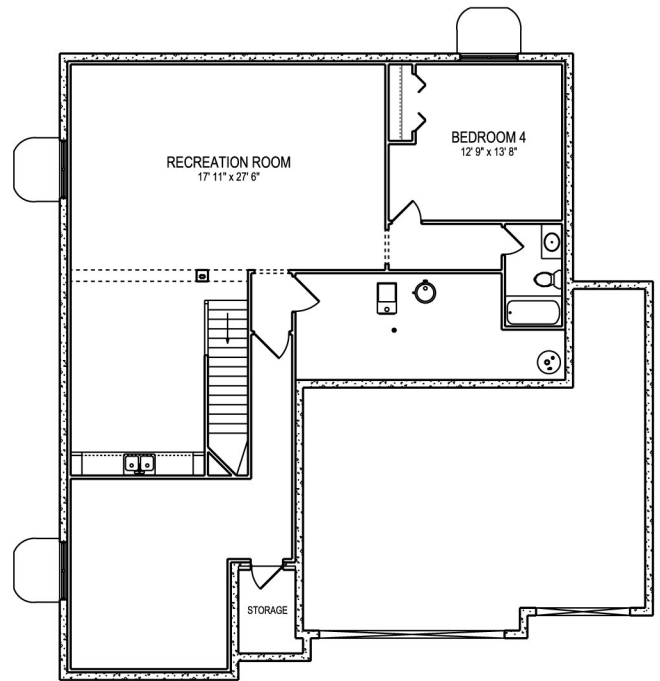

MAIN LEVEL PLAN

LOWER LEVEL PLAN

MAIN LEVEL	1,810 SQ. FT.
LOWER LEVEL	1,084 SQ. FT.
TOTAL	2,894 SQ. FT.

THE STEIBER
 1049-15